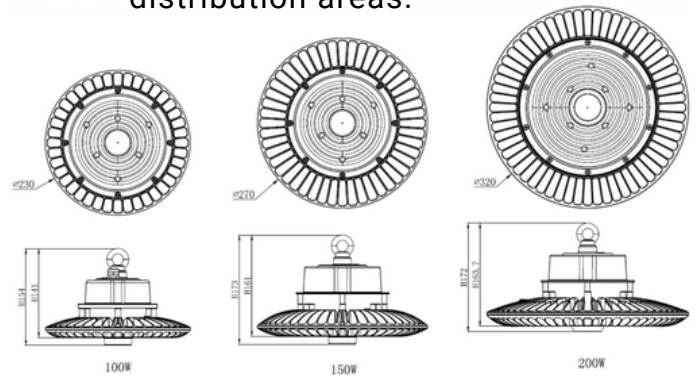

KEY FEATURES

Die-cast aluminum high performance LED highbay. 120° beam angle.

5 years warranty driver and Samsung led chip

Different lens available for various light distribution 60° and 90° degree optional

APPLICATIONS

Suitable for high level, open industrial warehouse and distribution areas.

DESCRIPTION

A robust, universal highbay fixture

Code	Wattage (W)	Lumens (lm)	Height (mm)	Diameter (mm)	Colour Temperature
LXORB/100	100	13000	141	230	5000K
LXORB/150	150	19500	161	270	5000K
LXORB/200	200	26000	164	320	5000K