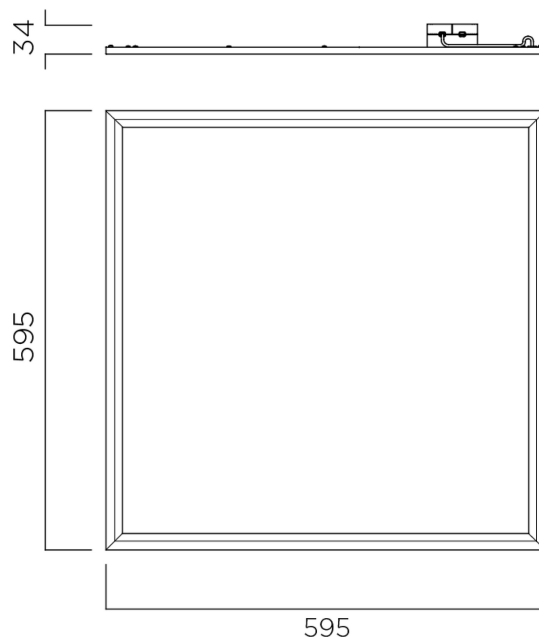

Technical Datasheet

Brompton

Commercial

LUXULTRA LIGHTING
TECHNOLOGY DRIVEN

KEY FEATURES

- Backlit c/w Opal Diffuser.
- Suits both 15-24mm exposed T-Bar ceiling grids and has a flat extruded aluminium frame
- Supplied with Loop-In, Loop-Out connector as standard.

DESCRIPTION

A back-lit recessed panel with opal diffuser.

IP20

LED

5YR

Code	Length (mm)	Width (mm)	Height (mm)	Circuit Watts (W)	IP Rating	Luminaire Lumens (lm)	Colour Temperature
LXBRO/30/840	595	595	34	30W	IP20	3,000	4000K