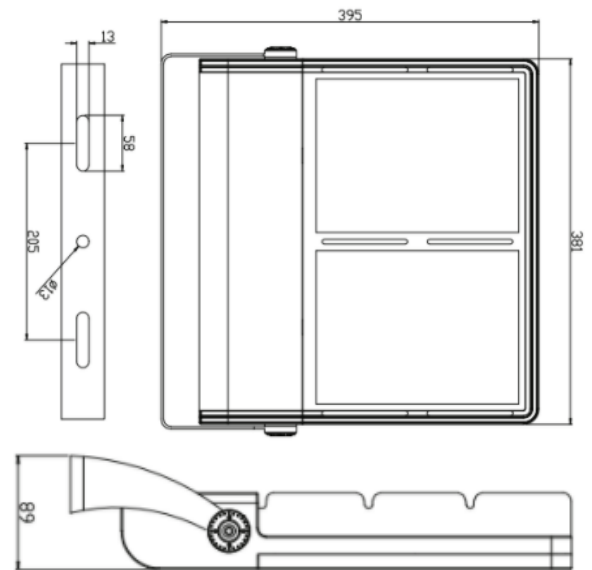

Code	Type	Watts	Lumens (LM)	IP Rating	Size (L)	Size (W)	Size (H)
LXFLD50	ASYMMETRIC LED FLOOD	50W	6,500	IP65	392mm	301mm	84mm
LXFLD100	ASYMMETRIC LED FLOOD	100W	13,000	IP65	392mm	301mm	84mm
LXFLD150	ASYMMETRIC LED FLOOD	150W	18,000	IP65	395mm	381mm	89mm
LXFLD200	ASYMMETRIC LED FLOOD	200W	26,000	IP65	395mm	381mm	89mm