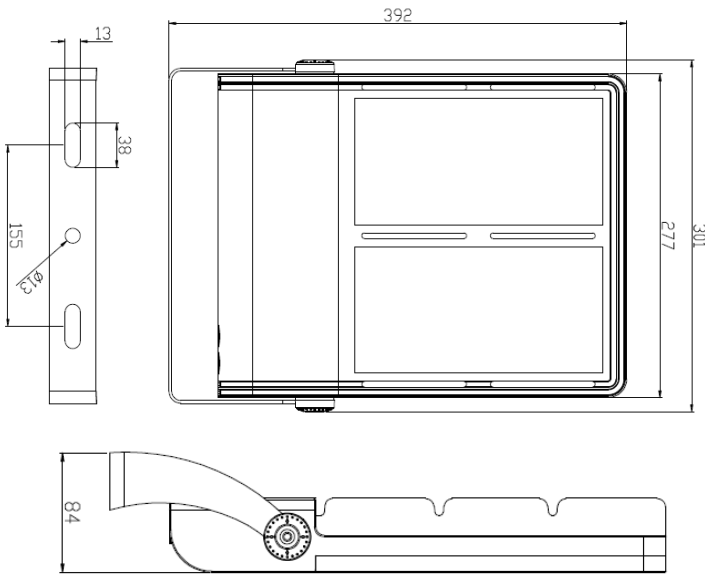

Code	Type	Watts	Lumens (LM)	IP Rating	Size (L)	Size (W)	Size (H)
LXFLD50	ASYMMETRIC LED FLOOD	50W	6,500	IP65	392mm	301mm	84mm
LXFLD100	ASYMMETRIC LED FLOOD	100W	13,000	IP65	392mm	301mm	84mm
LXFLD150	ASYMMETRIC LED FLOOD	150W	18,000	IP65	395mm	381mm	89mm
LXFLD200	ASYMMETRIC LED FLOOD	200W	26,000	IP65	395mm	381mm	89mm